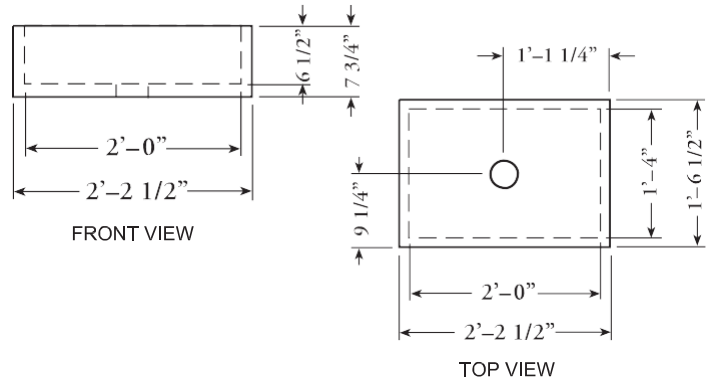

STANDARD SIZE SOAPSTONE SINKS — CUSTOM SIZES AVAILABLE

BOSTON WILLIAMS

O.D. Size	26 1/2" x 18 1/2" x 7 3/4"		
Ship Weight	200 lbs.	Price	\$891.00

CHICAGO-WRIGHT

O.D. Size	30" x 18 1/2" x 10"		
Ship Weight	250 lbs.	Price	\$990.00

NEW ENGLAND DOUBLE BOWL

O.D. Size	36" x 18 1/2" x 10"		
Ship Weight	335 lbs.	Price	\$1,169.00

Prices do not include shipping. Freight rates available upon request.

No crate for customer pickup - Crate charge for shipping is \$175.00 per crate.