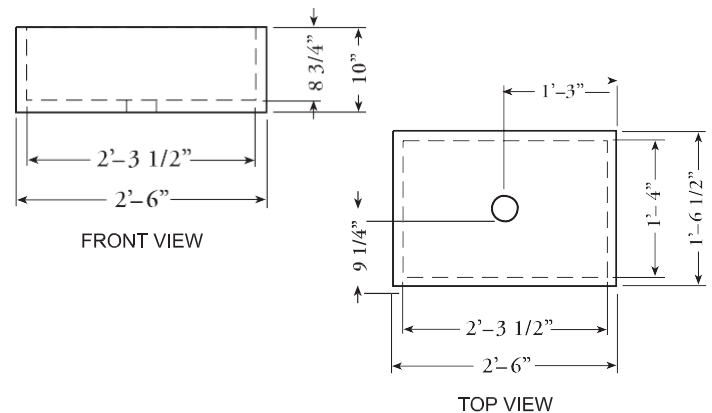

STANDARD SIZE SOAPSTONE SINKS — CUSTOM SIZES AVAILABLE

BOSTON WILLIAMS

O.D. Size	26 1/2" x 18 1/2" x 7 3/4"		
Ship Weight	200 lbs.	Price	\$891.00

CHICAGO-WRIGHT

O.D. Size	30" x 18 1/2" x 10"		
Ship Weight	250 lbs.	Price	\$990.00

NEW ENGLAND DOUBLE BOWL

O.D. Size	36" x 18 1/2" x 10"		
Ship Weight	335 lbs.	Price	\$1,169.00

Prices do not include shipping. Freight rates available upon request.

No crate for customer pickup - Crate charge for shipping is \$175.00 per crate.