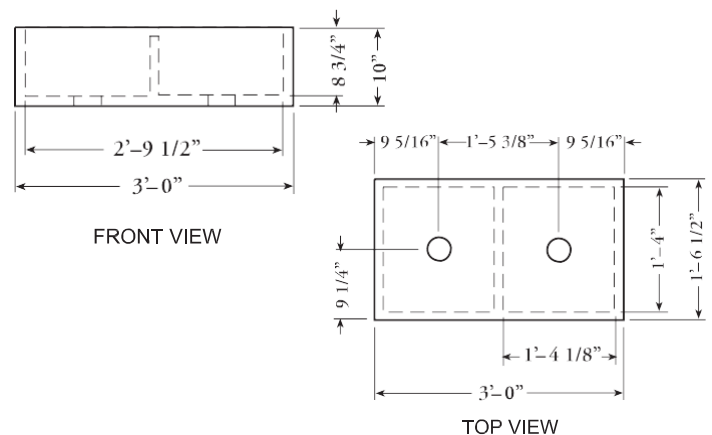

STANDARD SIZE SOAPSTONE SINKS — CUSTOM SIZES AVAILABLE

BOSTON WILLIAMS

O.D. Size	26 1/2" x 18 1/2" x 7 3/4"		
Ship Weight	200 lbs.	Price	\$891.00

CHICAGO-WRIGHT

O.D. Size	30" x 18 1/2" x 10"		
Ship Weight	250 lbs.	Price	\$990.00

NEW ENGLAND DOUBLE BOWL

O.D. Size	36" x 18 1/2" x 10"		
Ship Weight	335 lbs.	Price	\$1,169.00

Prices do not include shipping. Freight rates available upon request.

No crate for customer pickup - Crate charge for shipping is \$175.00 per crate.